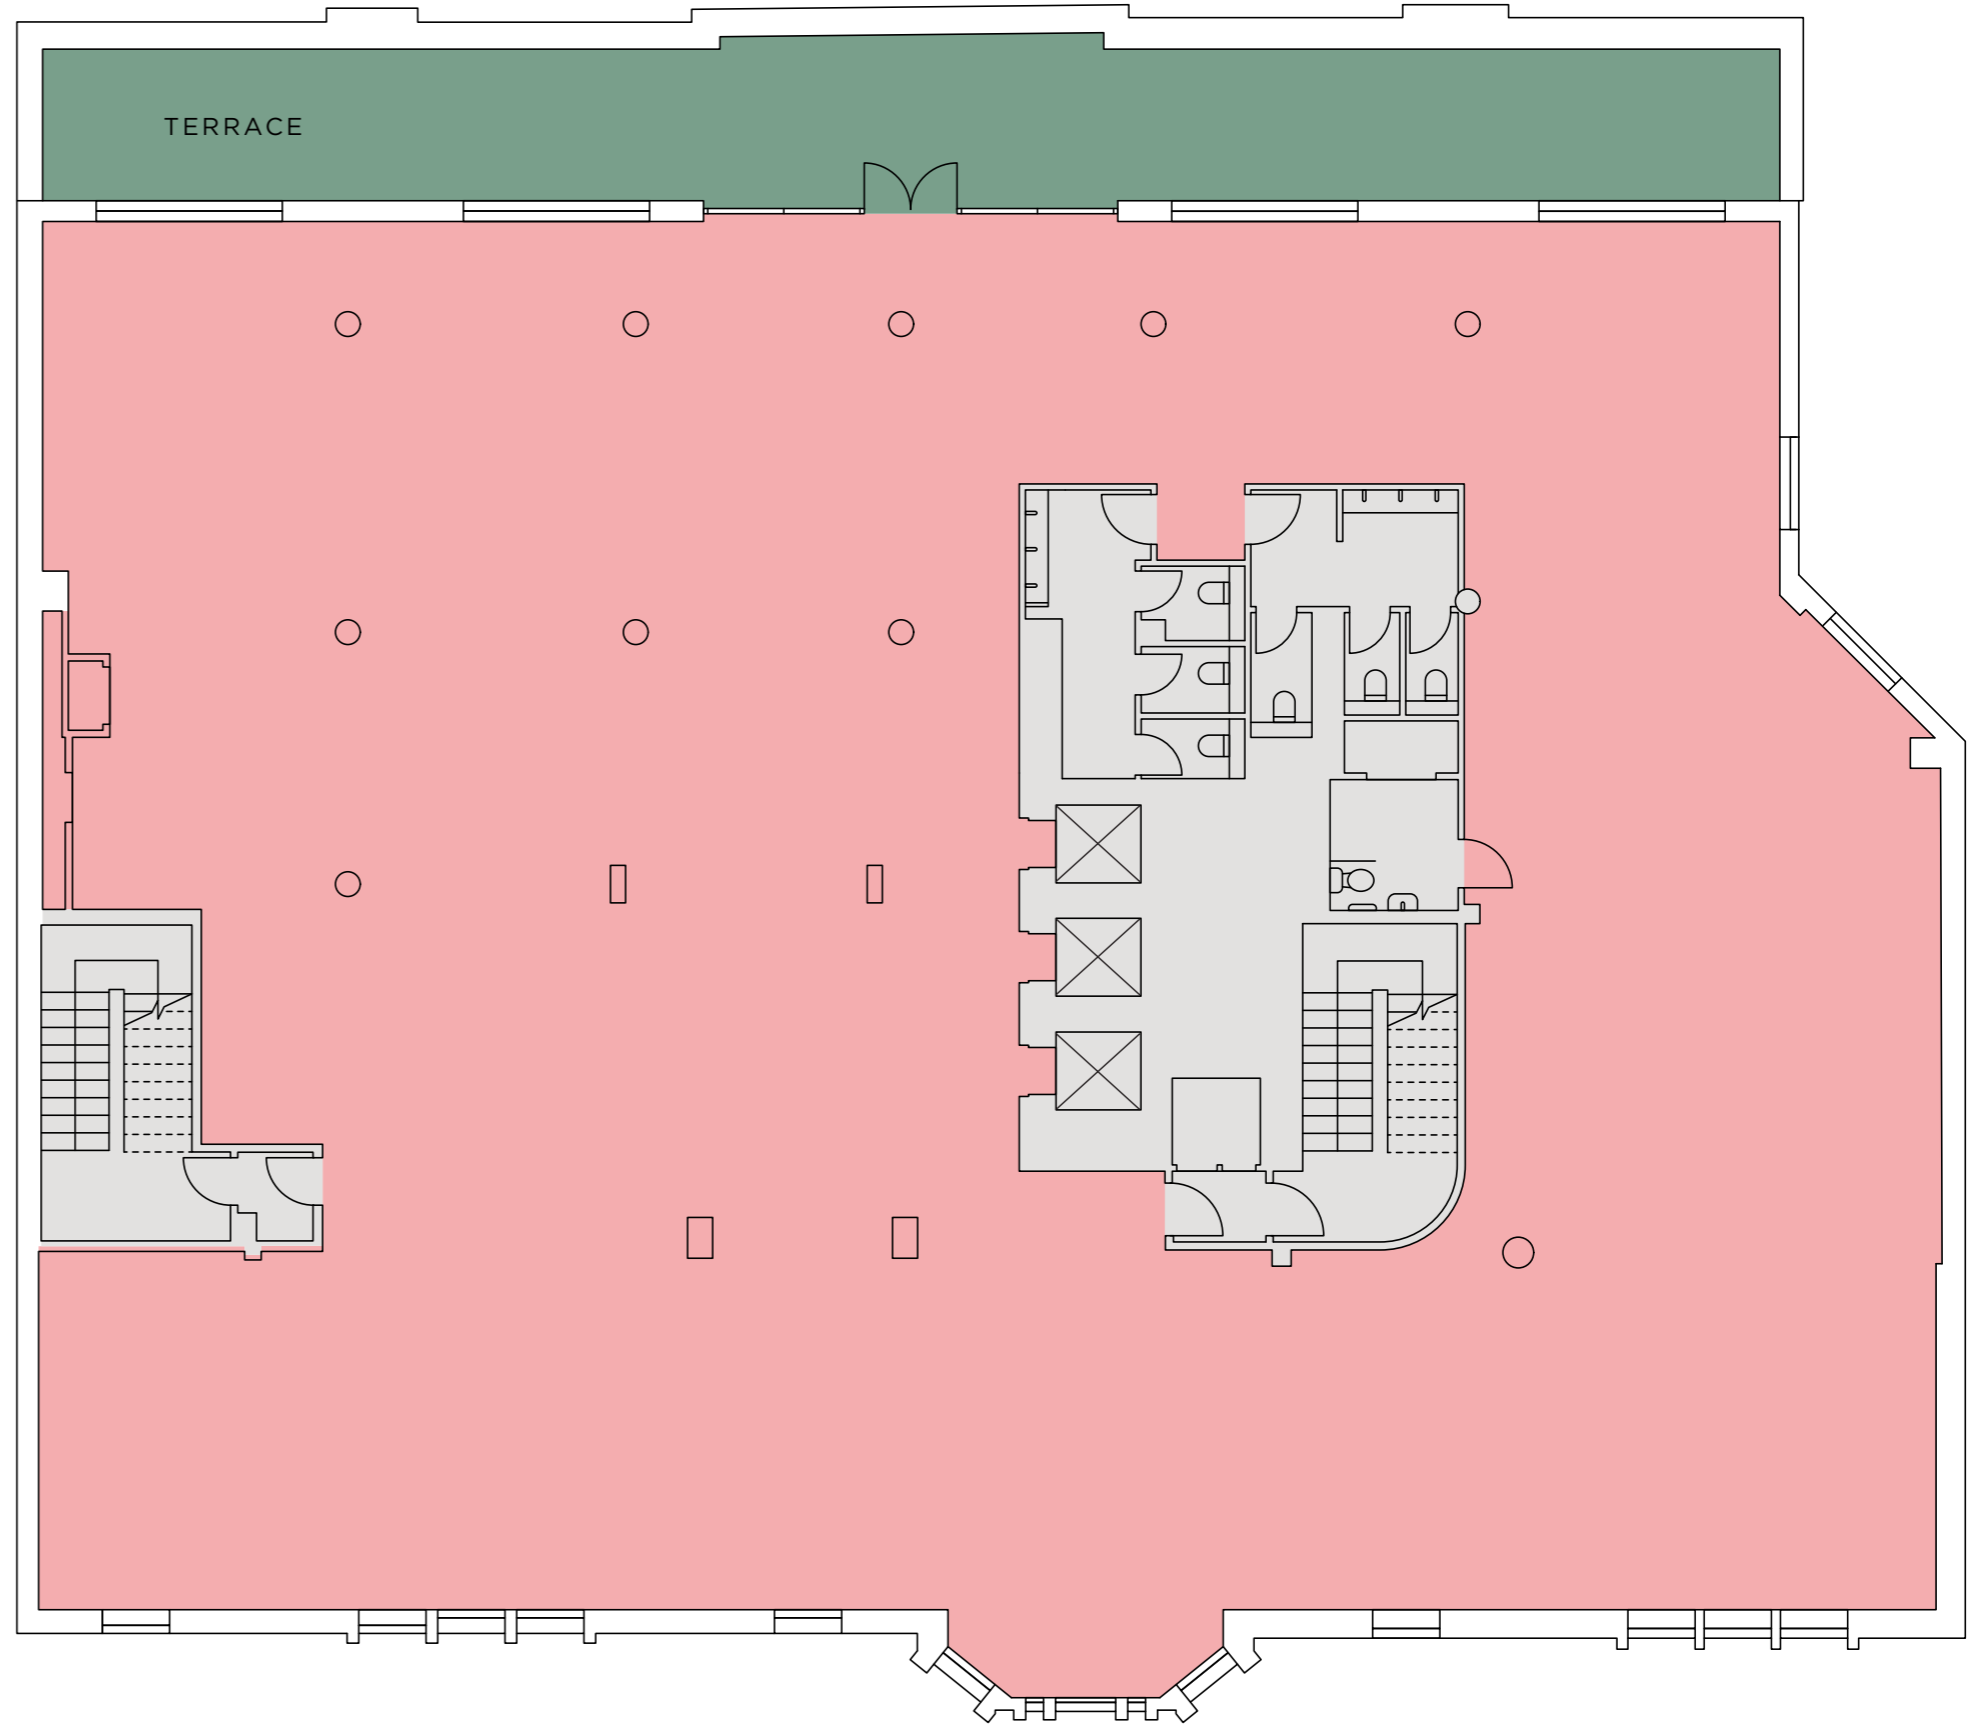

# 4th FLOOR PLAN

6,711 SQ FT / 623.5 SQ M

CHESTERFIELD GARDENS

Workspace Terrace Core

North ←