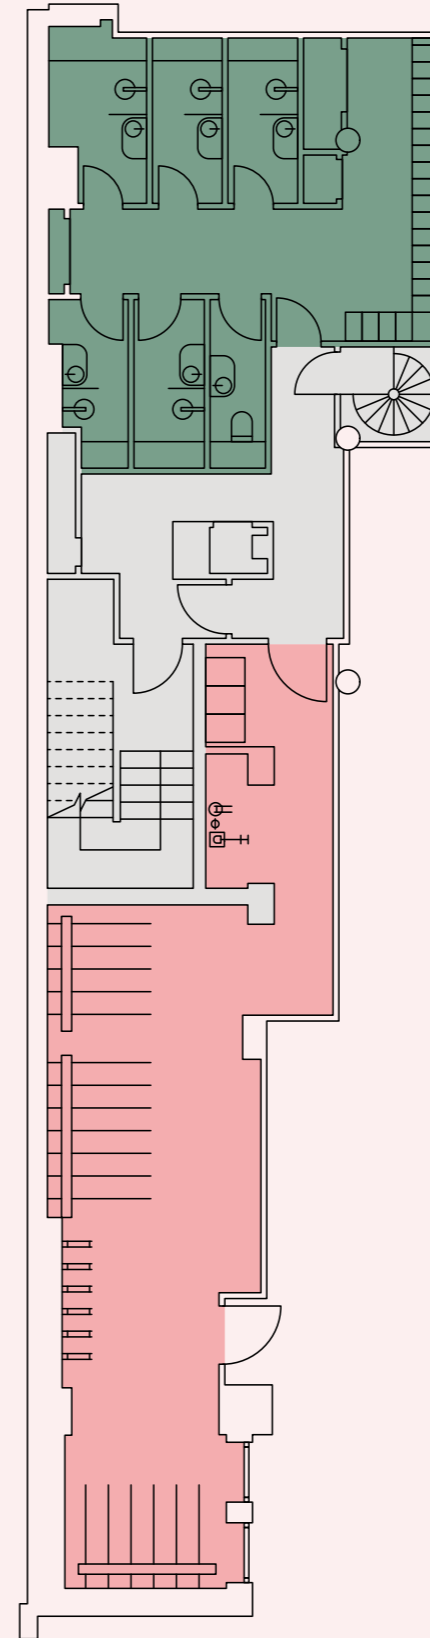

LOWER GROUND END OF JOURNEY FACILITIES

Total 48 cycle storage spaces

6x folding bike spaces

6x vertical bike spaces

36x Double Josta cycle racks

40x unisex triple stacked vented lockers

5x unisex showers

1x unisex WC

North ←